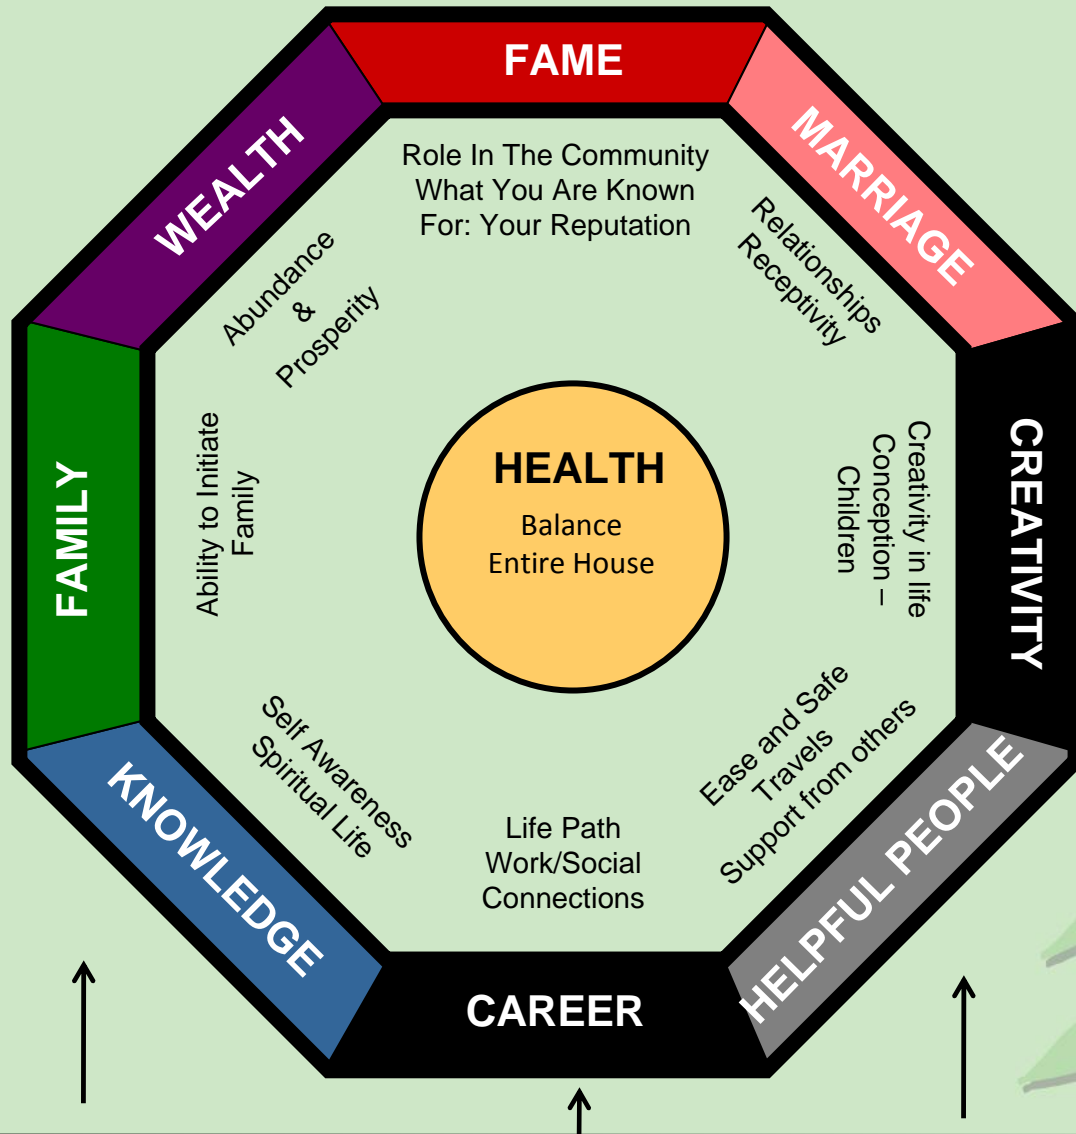

Christine Conway ~ Feng Shui for Life ~ BaGua

Align this side of the BaGua with the entry point into your home (which would be the front door), room or office.
The entry of chi will be one of the three life areas with the arrow!